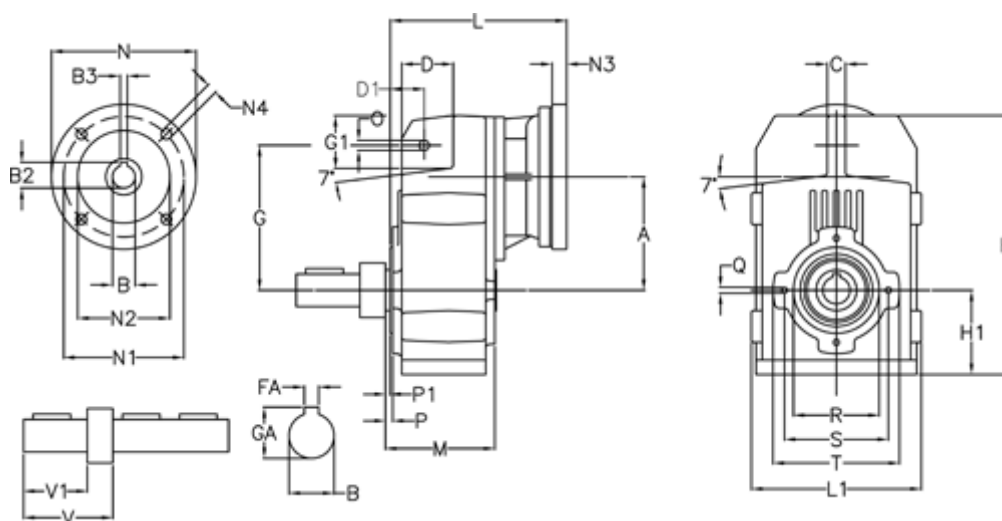

Article number: 29560401461250
 Description: Shaft mounted gear
 A412R-14,6-P132B5

Measures

A = 175.75	FA = 12	M = 144.0	Q = M12x19
B = 40	G = 218	N = 300	R = 130
B1 = 38	G1 = 97.5	N1 = 265	S = 165
B2 = 41.3	GA = 43.0	N2 = 230	T = 200
B3 = 10	H = 389.0	N4 = 14	V = 112.5
C = 16	H1 = 116.0	O = 14	V1 = 80
D = 79.0	L = 312.0	P = 7.5	
D1 = 56.5	L1 = 242	P1 = 3.5	